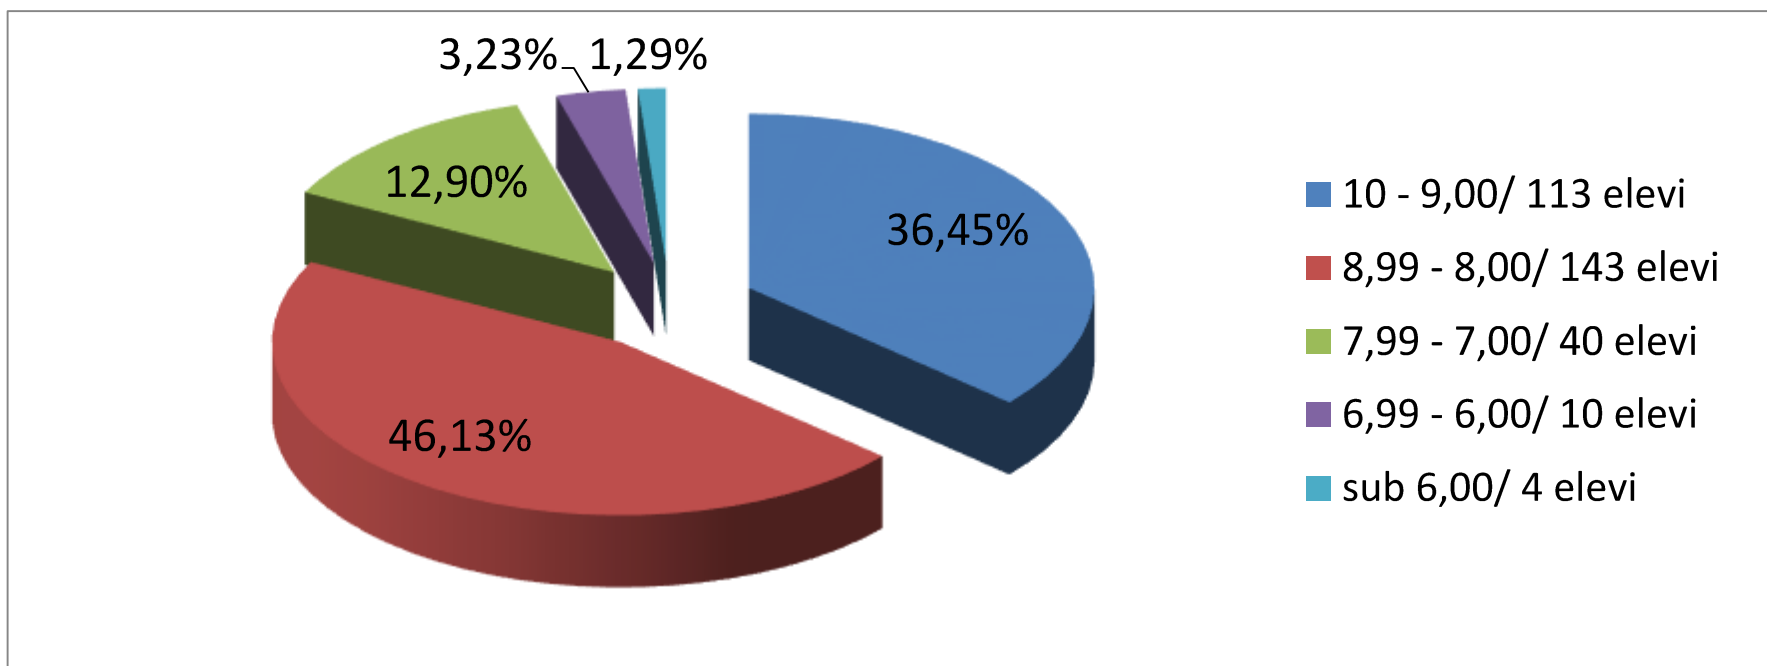

Media generală pe liceu 8,66